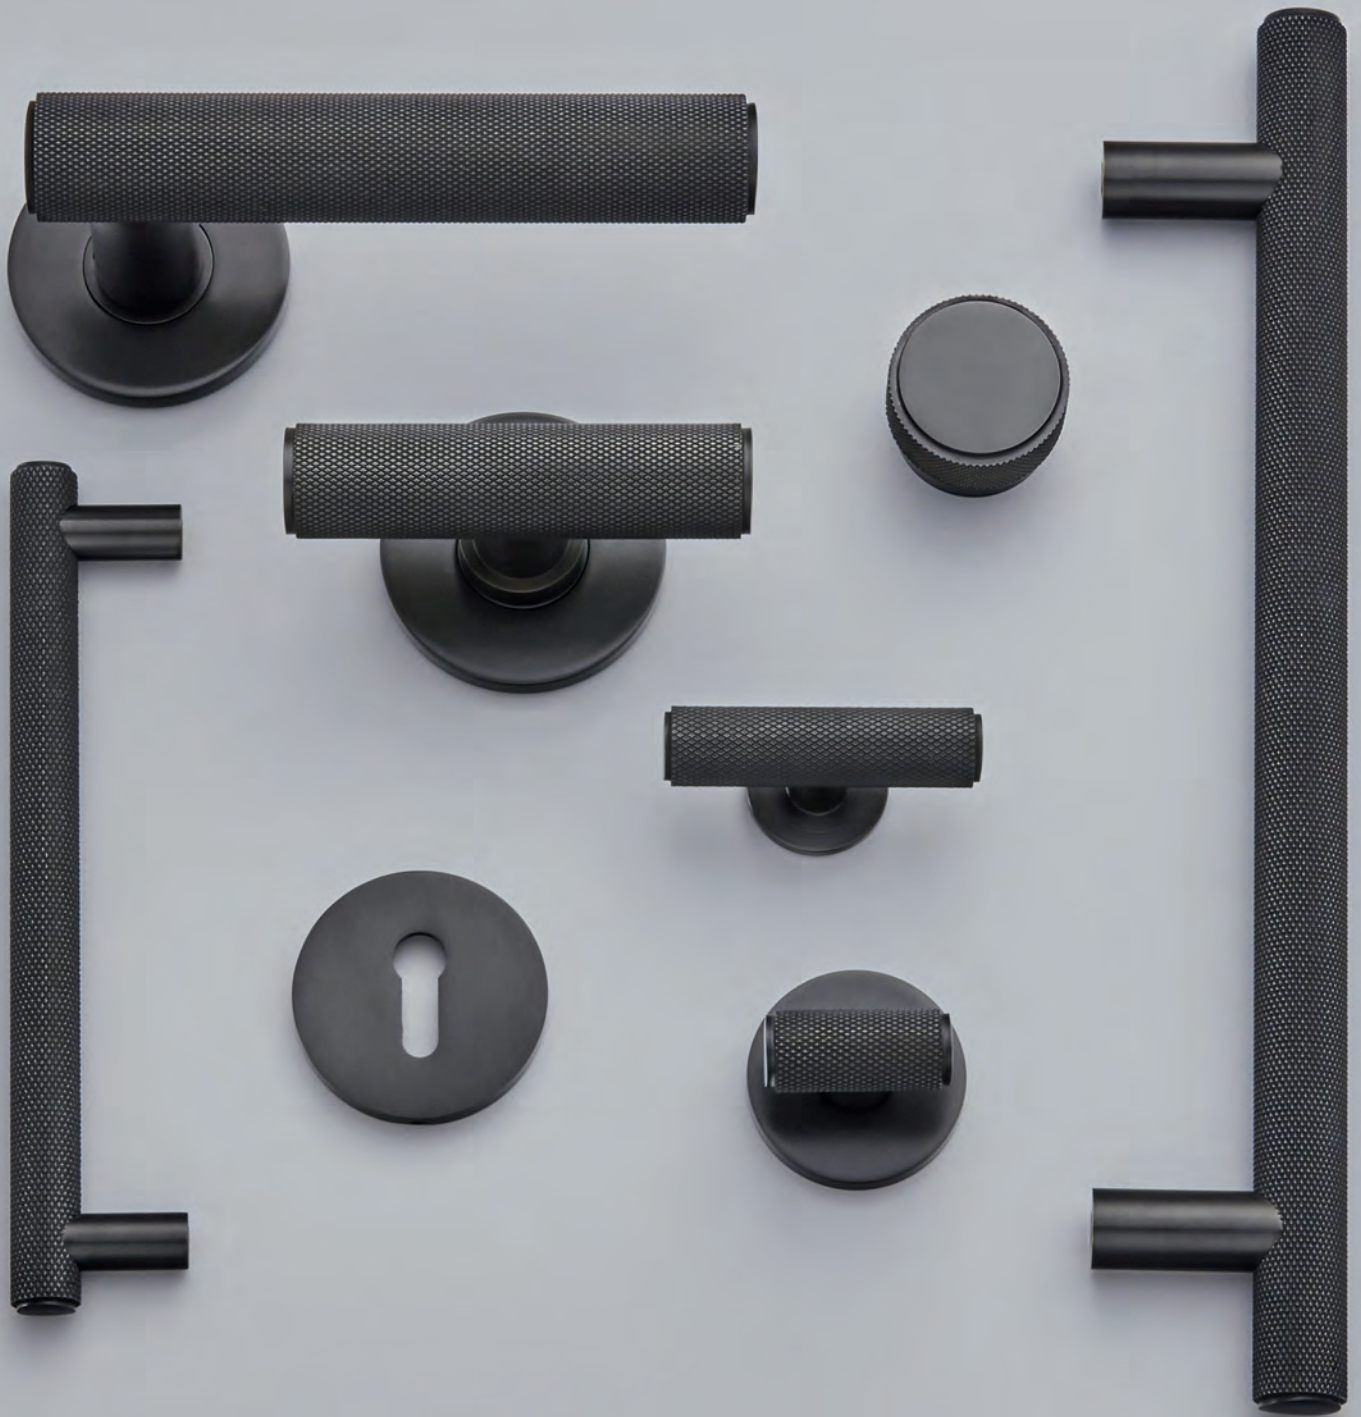

Diamond Silhouette Collection