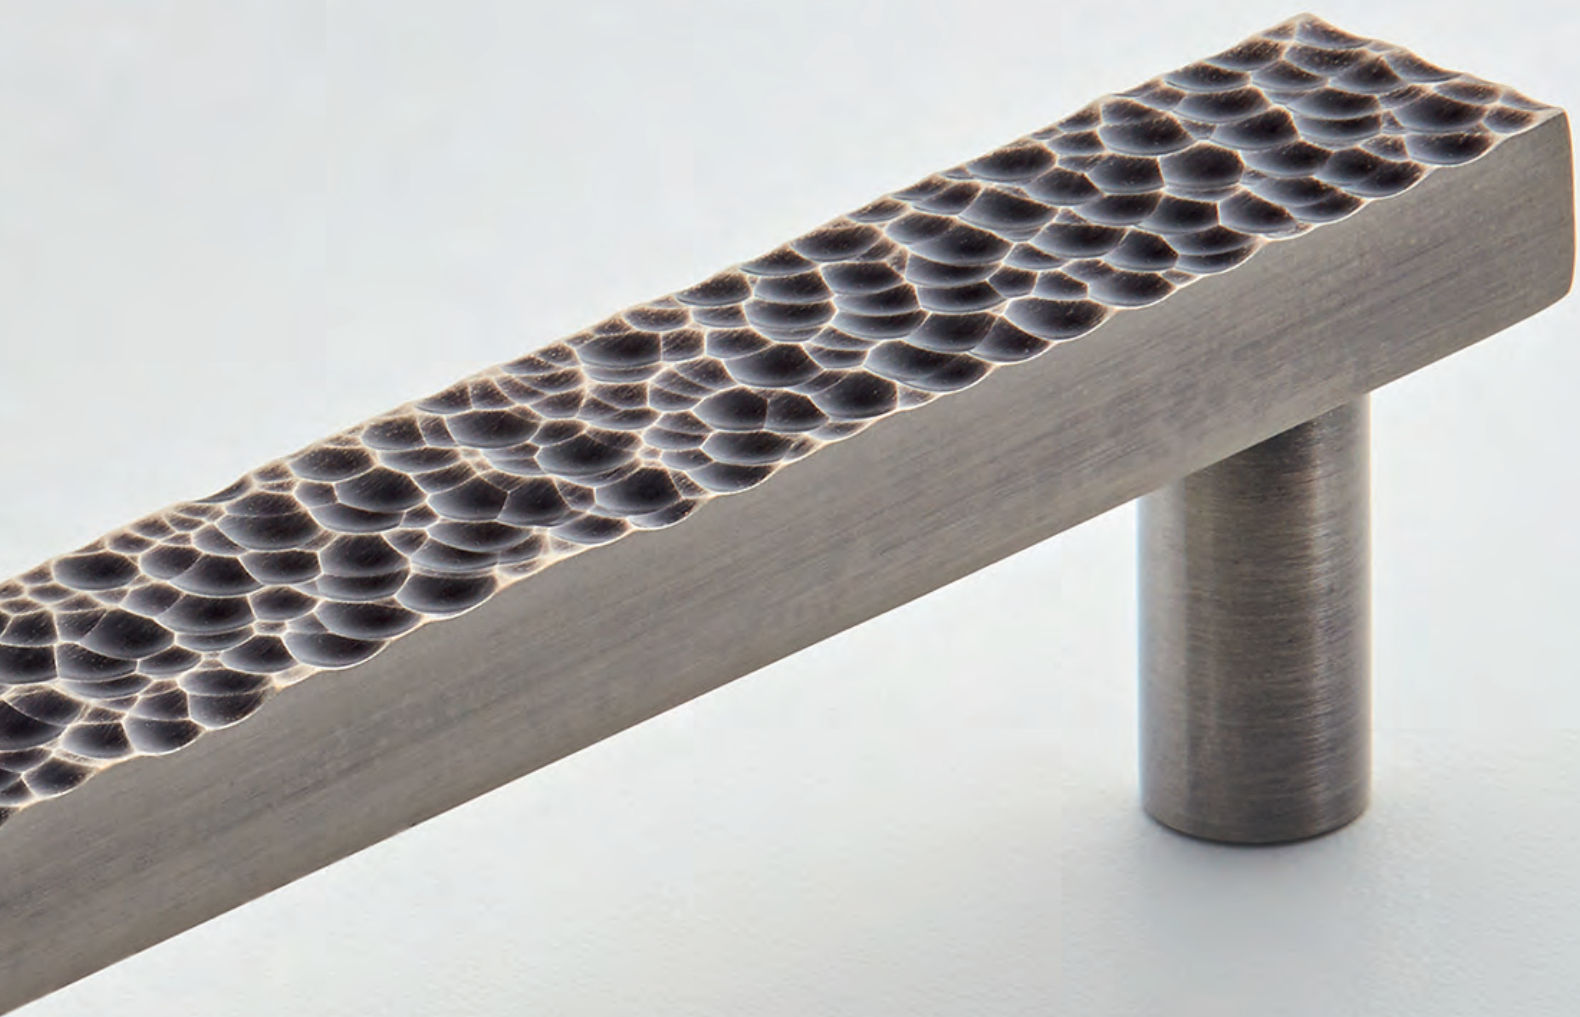

Lunar Collection