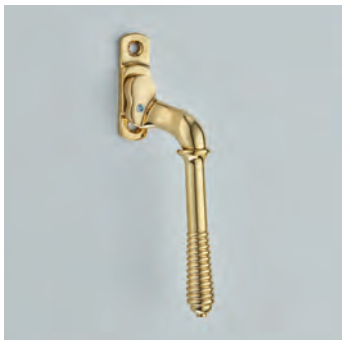

6440L
Window Espagnolette Handle
· 130mm
Finish shown: Polished Brass Unlacquered