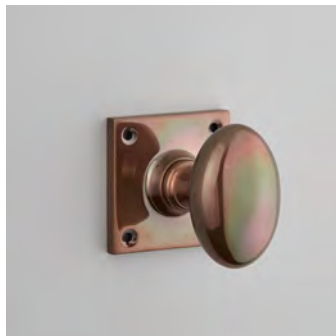

1757COV57A
Cushion Door Knob on Covered Rose
 57mm rose
 Finish shown: Real Bronze

1883
Cast Sash Lift
 39 x 51mm
 Finish shown: Tudor Bronze

1653-12
Pull Handle
 300 x 32mm
 Finish shown: Polished Bronze

1754
Oval Door Knob
 60mm rose
 Finish shown: Polished Bronze

1734M
Lion's Head Door Knob
 76mm
 Finish shown: Polished Bronze

1746
Stafford Lever Latch
 100 x 41mm
 Finish shown: Real Bronze

1751C - 2.1/2"
Octagonal Centre Door Knob
 61mm
 Finish shown: Real Bronze

1754SQ
Oval Knob on Square Rose
 57mm square rose
 Finish shown: Real Bronze

1746COV57A
Stafford Lever on Covered Rose
 57mm rose
 Finish shown: Real Bronze

1754COV57A
Oval Door Knob on Covered Rose
 57mm
 Finish shown: Real Bronze