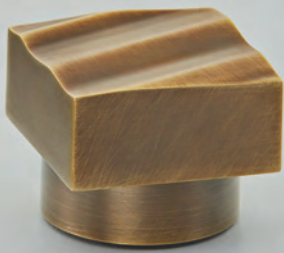

W301
Wave Cabinet Knob

• 32mm
Finish shown: Light Antique Brass