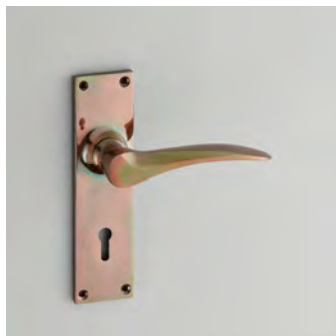

1784
Open Escutcheon
 32mm
 Finish shown: Polished Bronze

1759-12
Spoon End Casement Stay
 305mm
 Finish shown: Polished Bronze

1757SQ
Cushion Door Knob on Square Rose
 57mm face fix square rose
 Finish shown: Real Bronze

1763
Cylinder Pull
 85 x 43mm
 Finish shown: Real Bronze

1769
3" Cast Numeral
 Finish shown: Real Bronze

1775-5"
5" Hat & Coat Hook
 108mm
 Finish shown: Real Bronze

1810L
Codsall Lever Latch Door Handle
 152 x 41mm
 Finish shown: Real Bronze

1810
Codsall Door Handle
 152 x 41mm
 Finish shown: Real Bronze

1811COV57A
Codsall Lever on Covered Rose
 57mm rose
 Finish shown: Real Bronze

1861-5
Sash Handle
 124mm
 Finish shown: Tudor Bronze

CAST BRONZE