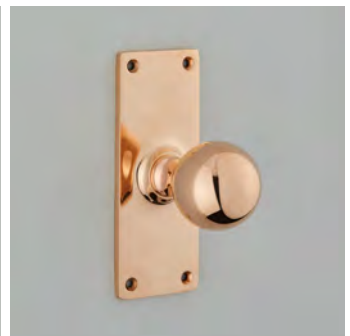

1757COV57A
Cushion Door Knob on Covered Rose
 57mm rose
 Finish shown: Real Bronze

1883
Cast Sash Lift
 39 x 51mm
 Finish shown: Tudor Bronze

1653-12
Pull Handle
 300 x 32mm
 Finish shown: Polished Bronze

1754
Oval Door Knob
 60mm rose
 Finish shown: Polished Bronze

1734M
Lion's Head Door Knob
 76mm
 Finish shown: Polished Bronze

1746
Stafford Lever Latch
 100 x 41mm
 Finish shown: Real Bronze

1751C - 2.1/2"
Octagonal Centre Door Knob
 61mm
 Finish shown: Real Bronze

1754SQ
Oval Knob on Square Rose
 57mm square rose
 Finish shown: Real Bronze

1746COV57A
Stafford Lever on Covered Rose
 57mm rose
 Finish shown: Real Bronze

1754COV57A
Oval Door Knob on Covered Rose
 57mm
 Finish shown: Real Bronze

1745L
Stafford Door Handle Latch
 152 x 41mm
 Finish shown: Real Bronze

1788
Oval Door Knob on School Board Backplate
 125 x 48mm
 Finish shown: Polished Bronze

1790
Ball Door Knob on School Board Backplate
 125 x 48mm
 Finish shown: Polished Bronze