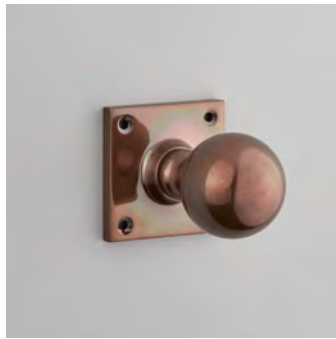

2141
Stafford Lever on Square Rose
 57mm square rose
 Finish shown: Real Bronze

2143
Codsall Lever on Square Rose
 57mm face fix square rose
 Finish shown: Real Bronze

2200E
Stafford Lever on Multipoint Backplate
 240 x 26mm
 Finish shown: Real Bronze

2220E
Stafford Multipoint Door Handle on Classic Backplate
 305 x 35mm
 Finish shown: Real Bronze

2222E
Codsall Multipoint Door Handle on Classic Backplate
 305 x 35mm
 Finish shown: Real Bronze

4120
Old Doctor's Knocker
 196mm length
 Finish shown: Real Bronze

6344
Camber Centre Door Knob
 76mm
 Finish shown: Real Bronze

1746R
Stafford Lever on Round Rose
 57mm face fix rose
 Finish shown: Real Bronze

1734
Lion's Head Centre Door Knob
 76mm
 Finish shown: Real Bronze

CAST BRONZE

1635
Letter Plate
 76 x 250mm | 108 x 305mm
 Finish shown: Real Bronze

1756COV57A
Ball Knob on Covered Rose
 57mm rose
 Finish shown: Real Bronze

1756SQ
Ball Knob on Square Rose
 57mm square rose
 Finish shown: Real Bronze