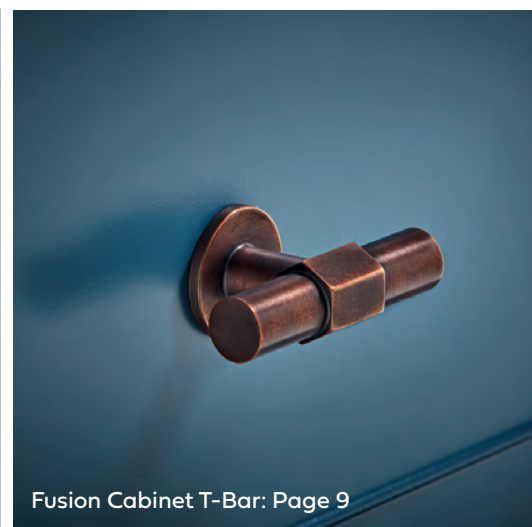

Brooklands Cabinet Knob: Page 3

Legacy Door Handle: Page 5

Fusion Cabinet T-Bar: Page 9

Brooklands

BROOKLANDS

111COV57D
Brooklands Door Handle on Arc Rose
134mm
Finish shown: Light Antique Brass

112COV57D
Brooklands Door Knob on Arc Rose
54mm
Finish shown: Light Antique Brass