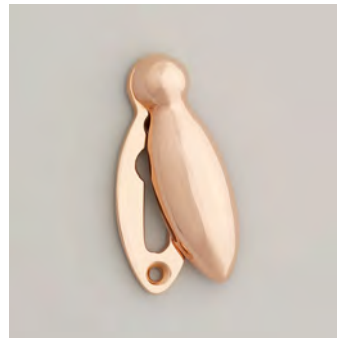

1745L
Stafford Door Handle Latch
 152 x 41mm
 Finish shown: Real Bronze

1788
Oval Door Knob on School Board Backplate
 125 x 48mm
 Finish shown: Polished Bronze

1790
Ball Door Knob on School Board Backplate
 125 x 48mm
 Finish shown: Polished Bronze

CAST BRONZE

1756
Ball Door Knob
 60mm
 Finish shown: Polished Bronze

1791
Bulb End Casement Stay
 245mm | 305mm
 Finish shown: Polished Bronze

1792 - MP&HP
Bulb End Casement Fastener
 87mm
 Finish shown: Polished Bronze

1798 - HP&MP
Spoon End Casement Fastener
 96mm
 Finish shown: Real Bronze

6354
Half Moon Bathroom Turn & Release
 42mm
 Finish shown: Polished Bronze

1786
Double Wardrobe Hook
 55 x 60mm
 Finish shown: Tudor Bronze

2065
Peardrop Escutcheon
 54 x 18mm rose
 Finish shown: Polished Bronze

4560
Marlsborough Escutcheon
 68 x 24mm
 Finish shown: Polished Bronze

4561
Braemar Escutcheon
 40 x 27mm
 Finish shown: Polished Bronze