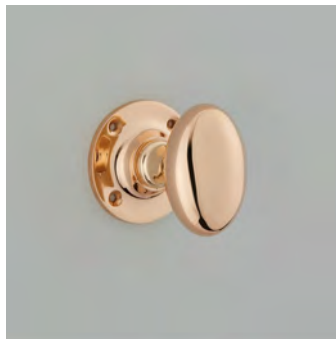

1861
Sash Handle
 4" | 5" | 6"
 Finish shown: Antique Brass

1791
Bulb End Casement Stay
 8" | 10" | 12"
 Finish shown: Polished Nickel

1792
Bulb End Casement Fastener
 · 87mm
 Finish shown: Oil Rubbed Bronze

6344
Camber Centre Door Knob
 76mm
 Finish shown: Real Bronze

1746R
Stafford Lever on Round Rose
 57mm face fix rose
 Finish shown: Real Bronze

1734
Lion's Head Centre Door Knob
 76mm
 Finish shown: Real Bronze

CAST BRONZE

1635
Letter Plate
 76 x 250mm | 108 x 305mm
 Finish shown: Real Bronze

1756COV57A
Ball Knob on Covered Rose
 57mm rose
 Finish shown: Real Bronze

1756SQ
Ball Knob on Square Rose
 57mm square rose
 Finish shown: Real Bronze

1757COV57A
Cushion Door Knob on Covered Rose
 57mm rose
 Finish shown: Real Bronze

1883
Cast Sash Lift
 39 x 51mm
 Finish shown: Tudor Bronze

1653-12
Pull Handle
 300 x 32mm
 Finish shown: Polished Bronze