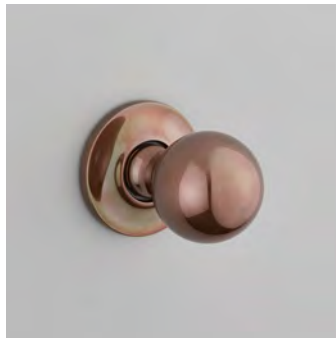

2141
Stafford Lever on Square Rose
 57mm square rose
 Finish shown: Real Bronze

2143
Codsall Lever on Square Rose
 57mm face fix square rose
 Finish shown: Real Bronze

2200E
Stafford Lever on Multipoint Backplate
 240 x 26mm
 Finish shown: Real Bronze

2220E
Stafford Multipoint Door Handle on Classic Backplate
 305 x 35mm
 Finish shown: Real Bronze

2222E
Codsall Multipoint Door Handle on Classic Backplate
 305 x 35mm
 Finish shown: Real Bronze

4120
Old Doctor's Knocker
 196mm length
 Finish shown: Real Bronze

6344
Camber Centre Door Knob
 76mm
 Finish shown: Real Bronze

1746R
Stafford Lever on Round Rose
 57mm face fix rose
 Finish shown: Real Bronze

1734
Lion's Head Centre Door Knob
 76mm
 Finish shown: Real Bronze

CAST BRONZE

1635
Letter Plate
 76 x 250mm | 108 x 305mm
 Finish shown: Real Bronze

1756COV57A
Ball Knob on Covered Rose
 57mm rose
 Finish shown: Real Bronze

1756SQ
Ball Knob on Square Rose
 57mm square rose
 Finish shown: Real Bronze