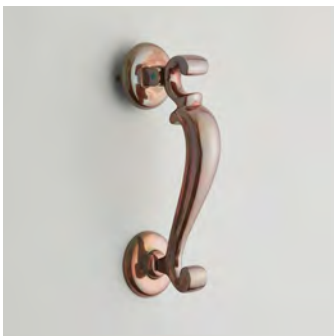

1811R
Codsall Lever on Round Rose
 57mm face fix rose
 Finish shown: Real Bronze

1826
Brighton Fastener
 47mm
 Finish shown: Real Bronze

1893
Ring Knocker
 140 x 110mm length
 Finish shown: Real Bronze

1910
Bell Push
 76 x 31mm
 Finish shown: Real Bronze

2101E
Stafford Multipoint Door Handle on Classic Backplate
 225 x 41mm
 Finish shown: Real Bronze

2103E
Codsall Multipoint Door Handle on Classic Backplate
 225 x 41mm
 Finish shown: Real Bronze

2202E
Codsall Multipoint Door Handle
 240 x 26mm
 Finish shown: Real Bronze

2141
Stafford Lever on Square Rose
 57mm square rose
 Finish shown: Real Bronze

2143
Codsall Lever on Square Rose
 57mm face fix square rose
 Finish shown: Real Bronze

2200E
Stafford Lever on Multipoint Backplate
 240 x 26mm
 Finish shown: Real Bronze

2220E
Stafford Multipoint Door Handle on Classic Backplate
 305 x 35mm
 Finish shown: Real Bronze

2222E
Codsall Multipoint Door Handle on Classic Backplate
 305 x 35mm
 Finish shown: Real Bronze

4120
Old Doctor's Knocker
 196mm length
 Finish shown: Real Bronze