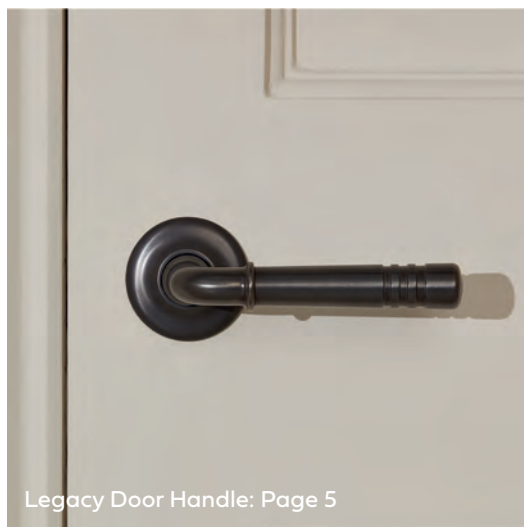

Brooklands Cabinet Knob: Page 3

Legacy Door Handle: Page 5

Fusion Cabinet T-Bar: Page 9

Brooklands

BROOKLANDS

111COV57D
Brooklands Door Handle on Arc Rose
134mm
Finish shown: Light Antique Brass

112COV57D
Brooklands Door Knob on Arc Rose
54mm
Finish shown: Light Antique Brass