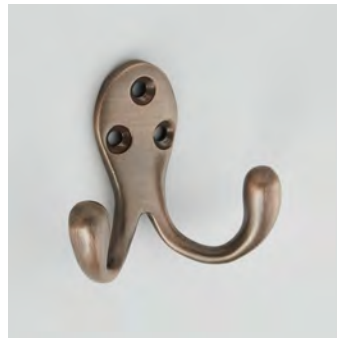

1745L
Stafford Door Handle Latch
 152 x 41mm
 Finish shown: Real Bronze

1788
Oval Door Knob on School Board Backplate
 125 x 48mm
 Finish shown: Polished Bronze

1790
Ball Door Knob on School Board Backplate
 125 x 48mm
 Finish shown: Polished Bronze

CAST BRONZE

1756
Ball Door Knob
 60mm
 Finish shown: Polished Bronze

1791
Bulb End Casement Stay
 245mm | 305mm
 Finish shown: Polished Bronze

1792 - MP&HP
Bulb End Casement Fastener
 87mm
 Finish shown: Polished Bronze

1798 - HP&MP
Spoon End Casement Fastener
 96mm
 Finish shown: Real Bronze

6354
Half Moon Bathroom Turn & Release
 42mm
 Finish shown: Polished Bronze

1786
Double Wardrobe Hook
 55 x 60mm
 Finish shown: Tudor Bronze