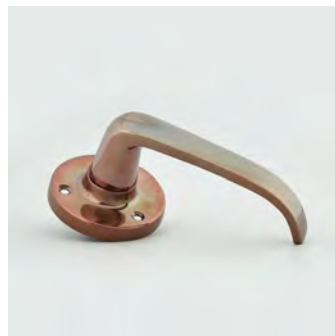

2101E
Stafford Multipoint Door Handle on Classic Backplate
 225 x 41mm
 Finish shown: Real Bronze

2103E
Codsall Multipoint Door Handle on Classic Backplate
 225 x 41mm
 Finish shown: Real Bronze

2202E
Codsall Multipoint Door Handle
 240 x 26mm
 Finish shown: Real Bronze

2141
Stafford Lever on Square Rose
 57mm square rose
 Finish shown: Real Bronze

2143
Codsall Lever on Square Rose
 57mm face fix square rose
 Finish shown: Real Bronze

2200E
Stafford Lever on Multipoint Backplate
 240 x 26mm
 Finish shown: Real Bronze

2220E
Stafford Multipoint Door Handle on Classic Backplate
 305 x 35mm
 Finish shown: Real Bronze

2222E
Codsall Multipoint Door Handle on Classic Backplate
 305 x 35mm
 Finish shown: Real Bronze

4120
Old Doctor's Knocker
 196mm length
 Finish shown: Real Bronze

6344
Camber Centre Door Knob
 76mm
 Finish shown: Real Bronze

1746R
Stafford Lever on Round Rose
 57mm face fix rose
 Finish shown: Real Bronze

1734
Lion's Head Centre Door Knob
 76mm
 Finish shown: Real Bronze