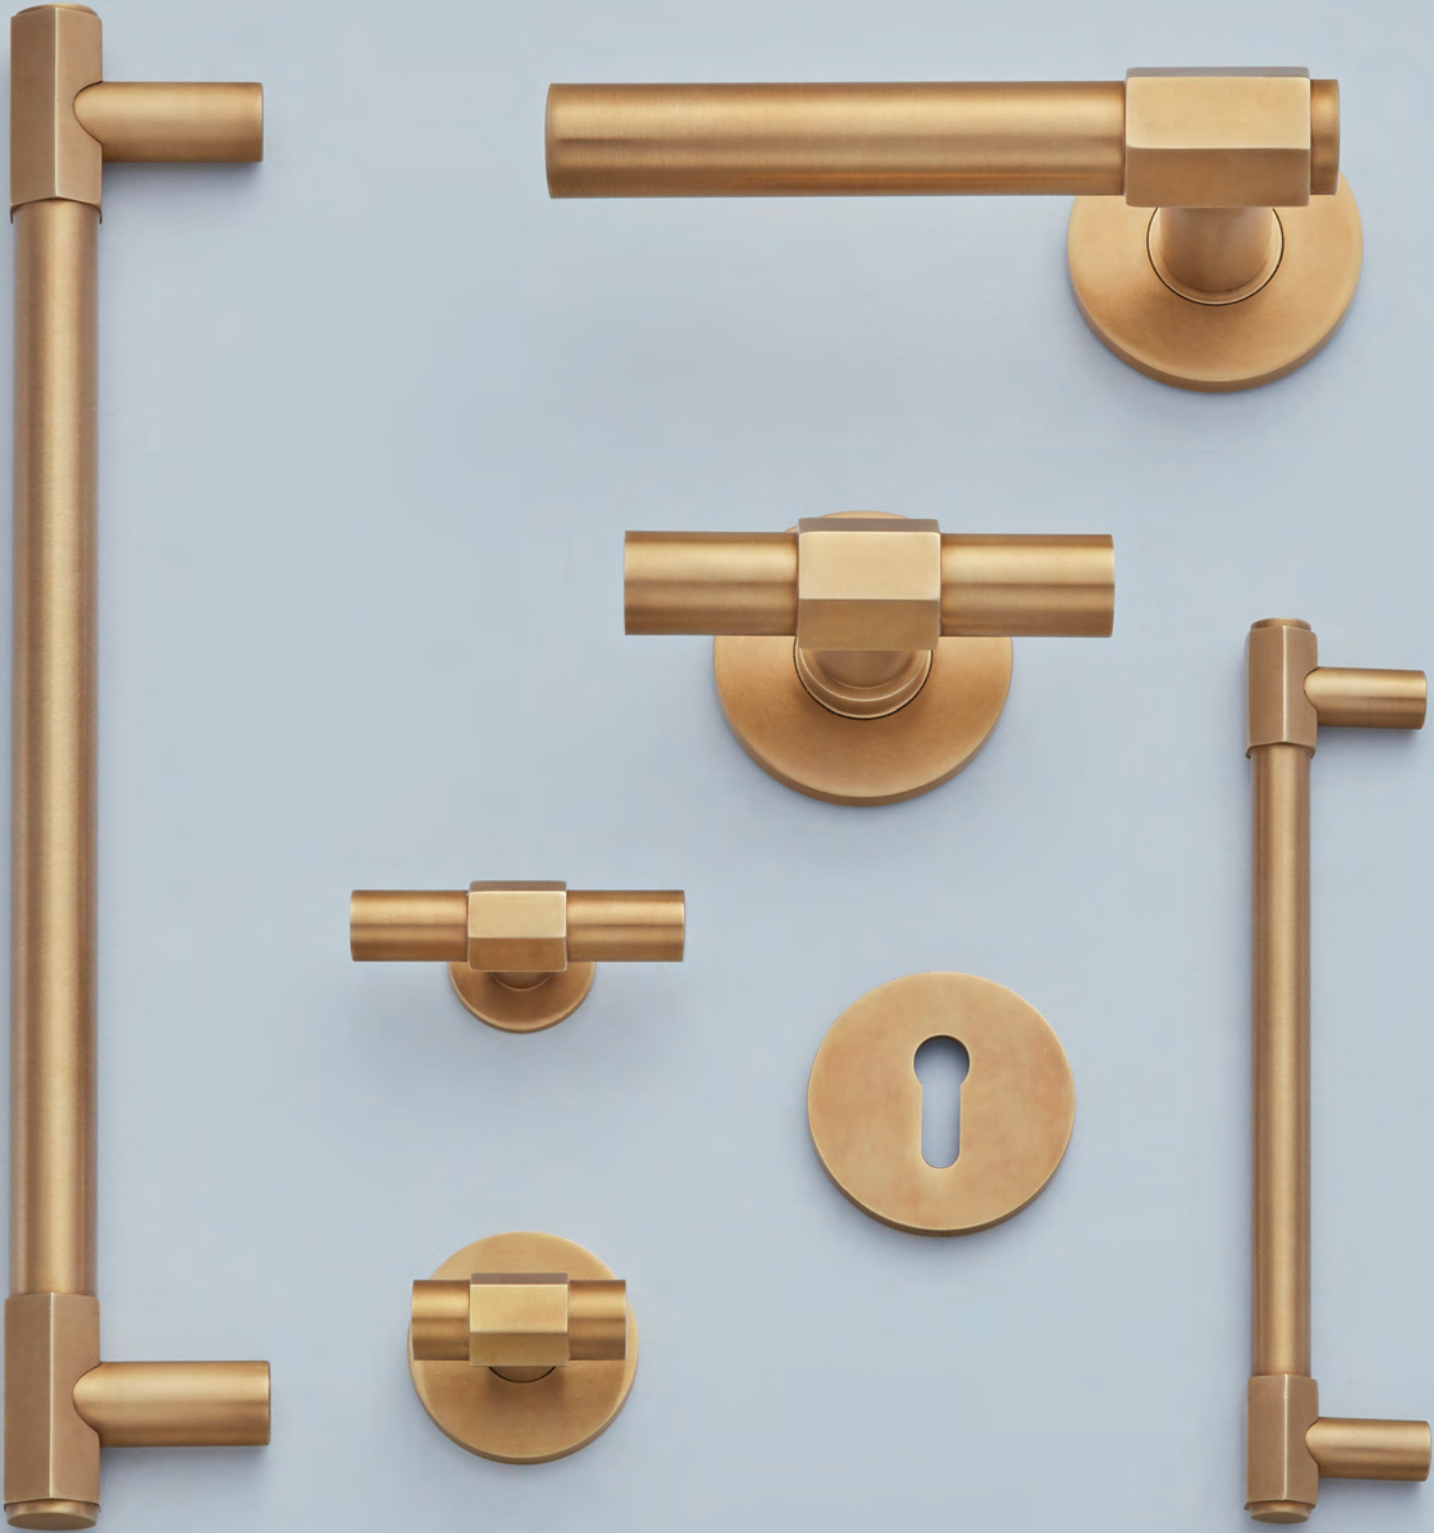

Fusion Collection