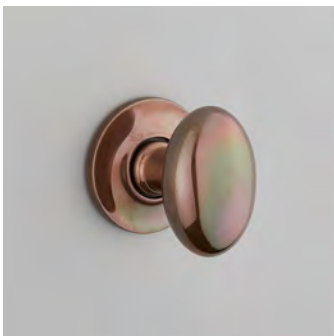

1757COV57A
Cushion Door Knob on Covered Rose
 57mm rose
 Finish shown: Real Bronze

1883
Cast Sash Lift
 39 x 51mm
 Finish shown: Tudor Bronze

1653-12
Pull Handle
 300 x 32mm
 Finish shown: Polished Bronze

1754
Oval Door Knob
 60mm rose
 Finish shown: Polished Bronze

1734M
Lion's Head Door Knob
 76mm
 Finish shown: Polished Bronze

1746
Stafford Lever Latch
 100 x 41mm
 Finish shown: Real Bronze

1751C - 2.1/2"
Octagonal Centre Door Knob
 61mm
 Finish shown: Real Bronze

1754SQ
Oval Knob on Square Rose
 57mm square rose
 Finish shown: Real Bronze

1746COV57A
Stafford Lever on Covered Rose
 57mm rose
 Finish shown: Real Bronze

1754COV57A
Oval Door Knob on Covered Rose
 57mm
 Finish shown: Real Bronze