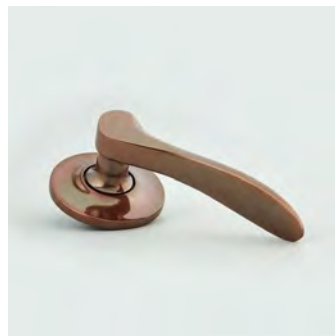

1784
Open Escutcheon
 32mm
 Finish shown: Polished Bronze

1759-12
Spoon End Casement Stay
 305mm
 Finish shown: Polished Bronze

1757SQ
Cushion Door Knob on Square Rose
 57mm face fix square rose
 Finish shown: Real Bronze

1763
Cylinder Pull
 85 x 43mm
 Finish shown: Real Bronze

1769
3" Cast Numeral
 Finish shown: Real Bronze

1775-5"
5" Hat & Coat Hook
 108mm
 Finish shown: Real Bronze

1810L
Codsall Lever Latch Door Handle
 152 x 41mm
 Finish shown: Real Bronze

1810
Codsall Door Handle
 152 x 41mm
 Finish shown: Real Bronze

1811COV57A
Codsall Lever on Covered Rose
 57mm rose
 Finish shown: Real Bronze

1861-5
Sash Handle
 124mm
 Finish shown: Tudor Bronze

CAST BRONZE

1811R
Codsall Lever on Round Rose
 57mm face fix rose
 Finish shown: Real Bronze

1826
Brighton Fastener
 47mm
 Finish shown: Real Bronze

1893
Ring Knocker
 140 x 110mm length
 Finish shown: Real Bronze

1910
Bell Push
 76 x 31mm
 Finish shown: Real Bronze