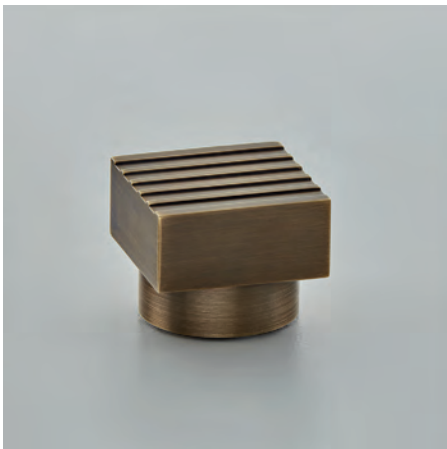

Fusion Collection

FUSION

150/210
Fusion Door Handle on Covered Rose
 · 130mm
 Finish shown: Autumn Bronze

159/210
Fusion T-Bar Mortice Knob on Covered Rose
 · 80mm
 Finish shown: Smoked Brass

230S
Round Escutcheon Standard Keyhole
 · 44mm
 Finish shown: Light Antique Brass

181/240
Fusion Bathroom Turn & Release on Covered Rose
 · 38mm
 Finish shown: Smoked Brass

161
Fusion Cabinet T-Bar
 · 55mm
 Finish shown: Autumn Bronze

196/196A
Fusion Cabinet Handle
 196-128: 10mm dia, 128mm centres
 196-160: 10mm dia, 160mm centres
 196A-192: 14mm dia, 192mm centres
 196A-224: 14mm dia, 224mm centres
 196A-256: 14mm dia, 256mm centres
 Finish shown: Light Antique Brass

188
Fusion Appliance Pull
 188-457: 16mm dia, 457mm centres
 188-610: 16mm dia, 610mm centres
 Finish shown: Light Antique Brass

Icon Collection

ICON

130/210
Icon Door Handle on Covered Rose
 · 120mm
 Finish shown: Light Antique Brass

179/240
Icon Bathroom Turn & Release Covered Rose
 · 38mm
 Finish shown: Light Antique Brass

230S
Round Escutcheon Standard Keyhole
 · 44mm
 Finish shown: Light Antique Brass

175
Icon Cabinet Knob
 · 32mm
 Finish shown: Antique Brass