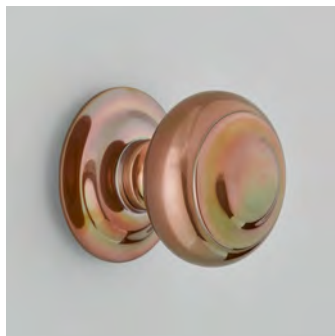

1811R
Codsall Lever on Round Rose
 57mm face fix rose
 Finish shown: Real Bronze

1826
Brighton Fastener
 47mm
 Finish shown: Real Bronze

1893
Ring Knocker
 140 x 110mm length
 Finish shown: Real Bronze

1910
Bell Push
 76 x 31mm
 Finish shown: Real Bronze

2101E
Stafford Multipoint Door Handle on Classic Backplate
 225 x 41mm
 Finish shown: Real Bronze

2103E
Codsall Multipoint Door Handle on Classic Backplate
 225 x 41mm
 Finish shown: Real Bronze

2202E
Codsall Multipoint Door Handle
 240 x 26mm
 Finish shown: Real Bronze

2141
Stafford Lever on Square Rose
 57mm square rose
 Finish shown: Real Bronze

2143
Codsall Lever on Square Rose
 57mm face fix square rose
 Finish shown: Real Bronze

2200E
Stafford Lever on Multipoint Backplate
 240 x 26mm
 Finish shown: Real Bronze

2220E
Stafford Multipoint Door Handle on Classic Backplate
 305 x 35mm
 Finish shown: Real Bronze

2222E
Codsall Multipoint Door Handle on Classic Backplate
 305 x 35mm
 Finish shown: Real Bronze

4120
Old Doctor's Knocker
 196mm length
 Finish shown: Real Bronze