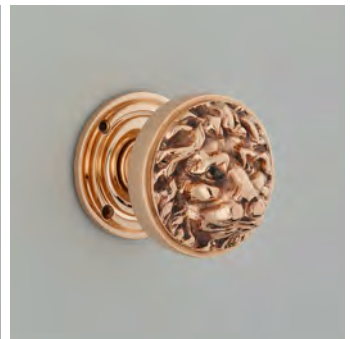

CAST BRONZE

1635
Letter Plate
 76 x 250mm | 108 x 305mm
 Finish shown: Real Bronze

1756COV57A
Ball Knob on Covered Rose
 57mm rose
 Finish shown: Real Bronze

1756SQ
Ball Knob on Square Rose
 57mm square rose
 Finish shown: Real Bronze

1757COV57A
Cushion Door Knob on Covered Rose
 57mm rose
 Finish shown: Real Bronze

1883
Cast Sash Lift
 39 x 51mm
 Finish shown: Tudor Bronze

1653-12
Pull Handle
 300 x 32mm
 Finish shown: Polished Bronze

1754
Oval Door Knob
 60mm rose
 Finish shown: Polished Bronze

1734M
Lion's Head Door Knob
 76mm
 Finish shown: Polished Bronze

1746
Stafford Lever Latch
 100 x 41mm
 Finish shown: Real Bronze

1751C - 2.1/2"
Octagonal Centre Door Knob
 61mm
 Finish shown: Real Bronze