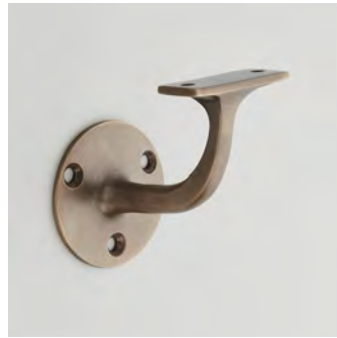

CAST BRONZE

1756
Ball Door Knob
 60mm
 Finish shown: Polished Bronze

1791
Bulb End Casement Stay
 245mm | 305mm
 Finish shown: Polished Bronze

1792 - MP&HP
Bulb End Casement Fastener
 87mm
 Finish shown: Polished Bronze

1798 - HP&MP
Spoon End Casement Fastener
 96mm
 Finish shown: Real Bronze

6354
Half Moon Bathroom Turn & Release
 42mm
 Finish shown: Polished Bronze

1786
Double Wardrobe Hook
 55 x 60mm
 Finish shown: Tudor Bronze

2065
Peardrop Escutcheon
 54 x 18mm rose
 Finish shown: Polished Bronze

4560
Marlsborough Escutcheon
 68 x 24mm
 Finish shown: Polished Bronze

4561
Braemar Escutcheon
 40 x 27mm
 Finish shown: Polished Bronze

1766-2.5
Handrail Bracket
 76mm
 Finish shown: Tudor Bronze

1825L
Lockable Fitch Fastener
 64mm
 Finish shown: Tudor Bronze

Designed, crafted and perfected in England.

CROFT

Manufacturers of the finest architectural hardware