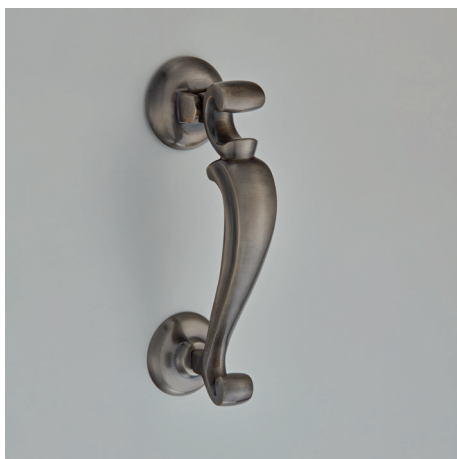

Finish shown: Aged Brass

**6407**

**Reeded Ball Centre Door Knob**

- 75mm knob
- 100mm rose

Finish shown: Autumn Bronze

**7013**

**Art Deco Centre Door Knob**

Part of our full range of Art Deco furniture, our stylish Art Deco centre door knob.

# Door Knockers

ENTRANCE DOORS

**1768**  
**Lion's Head Knocker**  
• 192mm length  
Finish shown: Polished Brass Unlacquered

**1894**  
**Large Ring Knocker**  
• 175mm length  
Finish shown: Polished Nickel

**1893**  
**Ring Knocker**  
• 140mm length  
Finish shown: Polished Nickel

**4120**  
**Old Doctor's Knocker**  
• 198mm length  
Finish shown: Antique Nickel

**4120L**  
**Large Doctor's Knocker**  
• 248mm length  
Finish shown: Polished Brass Unlacquered