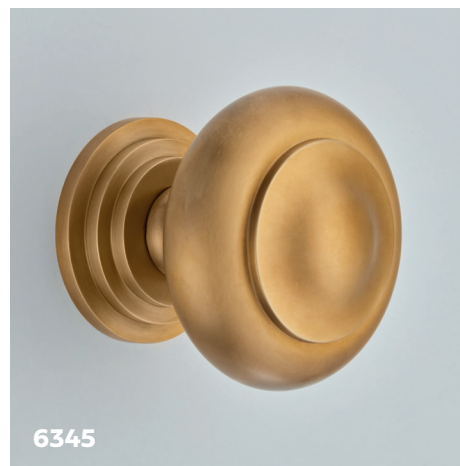

4185

Flat Octagonal Centre Door Knob

Available in

- 102mm diameter knob

Finish shown: Polished Nickel

Available in: **4185B** – Smaller 70mm version

Also available in Mortice and Rim versions

6345

4" Round Centre Door Knob

- 98mm diameter knob

Finish shown: Smoked Brass

6405

Ball Centre Door Knob on Round Rose

- 76mm diameter knob
- 100mm diameter rose

Finish shown: Aged Brass

6406

Ball Centre Door Knob on Square Rose

- 76mm diameter knob
- 96mm rose

Finish shown: Aged Brass

6407

Reeded Ball Centre Door Knob

- 75mm knob
- 100mm rose

Finish shown: Autumn Bronze

7013

Art Deco Centre Door Knob

Part of our full range of Art Deco furniture, our stylish Art Deco centre door knob.

- 90 x 61mm knob
- 95 x 65mm rose

Finish shown: Smoked Brass