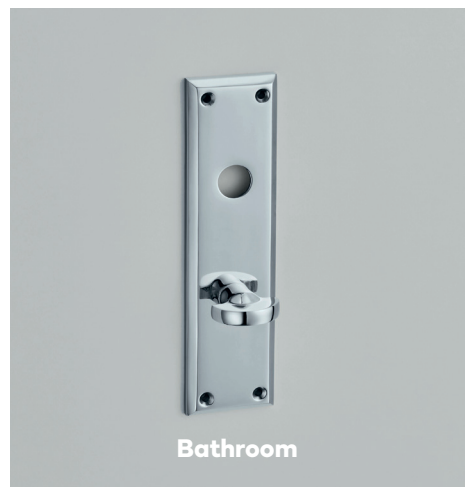

57/60mm Rose

Face fix only

57mm Square Rose

Face fix only

50mm Square Rose

Concealed fix or Face fix available
Unsprung only

Pillow Backplate

89 x 44 mm

165 x 44mm

Lock

Bathroom

Pillow Backplate

Latch only

Pillow Backplates

Available in Lock, Latch, and Bathroom configurations

Concealed Fix Round Roses