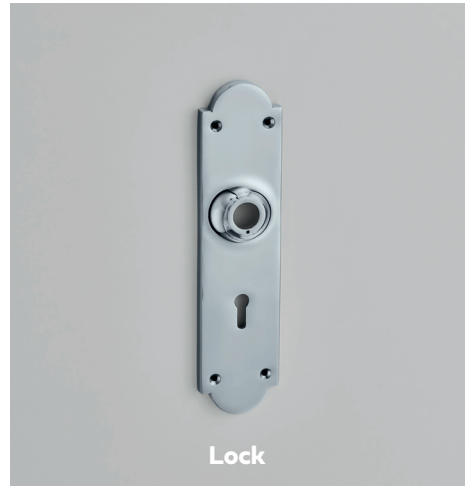

100 x 41mm

Classic Backplate

Latch only

152 x 41mm

Latch

Classic Backplate

Available in Lock, Latch, Bathroom, or Euro Profile

Lock

Bathroom

Arched Backplate

100 x 41mm

165 x 41mm and 210 x 41mm

Arched Backplate

Latch only

Arched Backplates

Available in Lock, Latch, Bathroom, or Euro Profile configurations