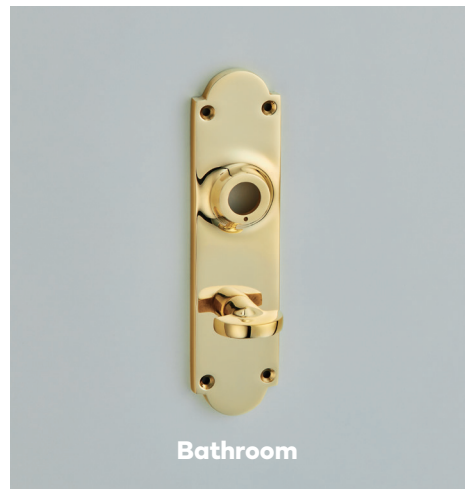

100 x 41mm

Classic Backplate

Latch only

152 x 41mm

Latch

Classic Backplate

Available in Lock, Latch, Bathroom, or Euro Profile

Lock

Bathroom

Arched Backplate

100 x 41mm

165 x 41mm and 210 x 41mm

Arched Backplate

Latch only

Arched Backplates

Available in Lock, Latch, Bathroom, or Euro Profile configurations

57/60mm Rose

Face fix only

57mm Square Rose

Face fix only

50mm Square Rose

Concealed fix or Face fix available
Unsprung only

Pillow Backplate

89 x 44 mm