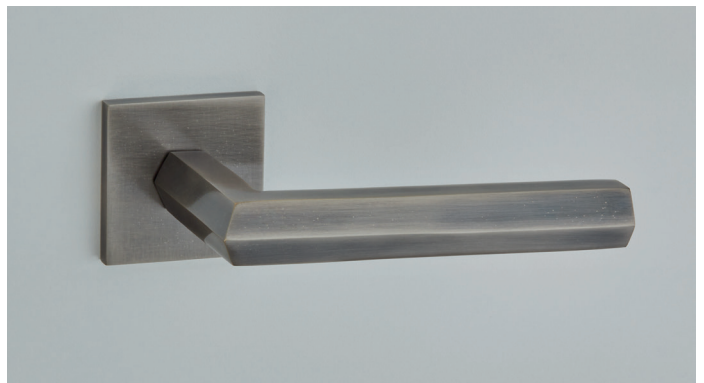

- 57mm diameter rose

Finish shown: Light Antique Brass

See pages 44-47 for full backplate options.

Product Code	Backplate Sizes	Product Code	Backplate Sizes
2213	240 x 26mm	7241	210 x 50mm Arched
7263	240 x 32mm - 122mm centres	2155	57mm Square Rose
7293	240 x 32mm - 215mm centres	7240	57mm Round Face Fix Rose
2233	305 x 35mm	7240COV	Concealed Fix Rose (4 design options)
2115	225 x 41mm	7313	165 x 44mm Pillow
7242	152 x 41mm	7333	89 x 44mm Pillow
7243	100 x 41mm Latch		

The above are sample codes. Further options available.

Hexagonal

DOOR LEVERS

7081

Hexagonal Lever Handle

- 50mm square rose

Finishes shown: Dark Bronze Metal Antique (left)
Antique Nickel (below)

Available as either Concealed fix or Face fix option

Supplied unsprung

Rutland

7082

Rutland Lever Handle

- 50mm square rose

Finish shown: Antique Nickel

Available as either Concealed fix or Face fix option

Supplied unsprung