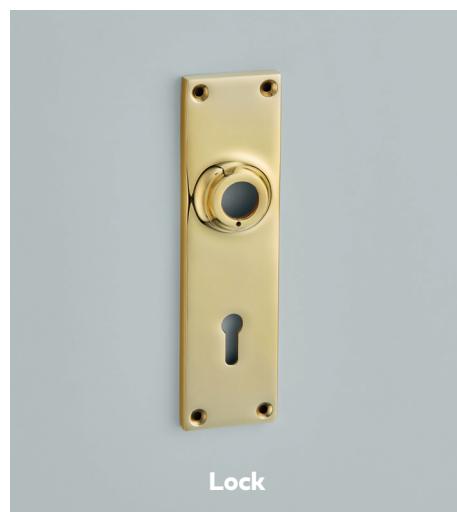

100 x 41mm

Classic Backplate

Latch only

152 x 41mm

Latch

Classic Backplate

Available in Lock, Latch, Bathroom, or Euro Profile

Lock

Bathroom

Arched Backplate

100 x 41mm

165 x 41mm and 210 x 41mm

Arched Backplate

Latch only

Arched Backplates

Available in Lock, Latch, Bathroom, or Euro Profile configurations