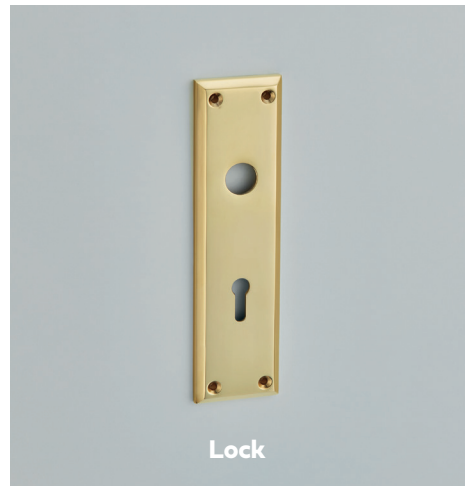

Bathroom

Arched Backplate

100 x 41mm

165 x 41mm and 210 x 41mm

Arched Backplate

Latch only

Arched Backplates

Available in Lock, Latch, Bathroom, or Euro Profile configurations

57/60mm Rose

Face fix only

57mm Square Rose

Face fix only

50mm Square Rose

Concealed fix or Face fix available
Unsprung only

Pillow Backplate

89 x 44 mm

165 x 44mm

Lock

Bathroom

Pillow Backplate

Latch only

Pillow Backplates

Available in Lock, Latch, and Bathroom configurations

Concealed Fix Round Roses

COV57A/65A

Plain Covered Rose

• 57mm | 65mm

65mm version available sprung

COV57B/65B

Raised Edge Covered Rose

• 57mm | 65mm

65mm version available sprung