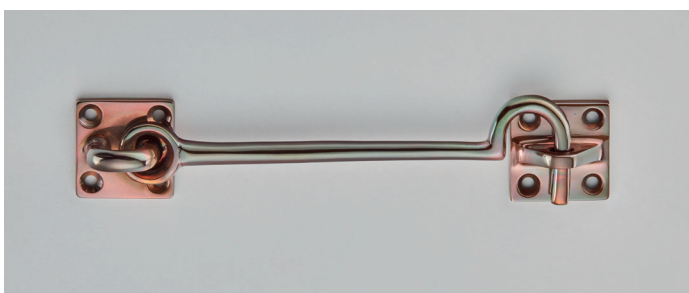

6393
Large Hat and Coat Hook
 • 157 x 43mm
 Finish shown: Polished Chrome

1777
Large Hat and Coat Hook
 • 170mm
 Finish shown: Satin Nickel

1780
Large Hat and Double Coat Hook
 • 170mm
 Finish shown: Polished Chrome

Cabin Hooks

COMPLEMENTARY FITTINGS

1785

Cabin Hook

Available in the following sizes:

- 2" | 3" | 4" | 6" | 8"

Finish shown: Real Bronze Metal Antique

Also available, our Heavy Duty version **1950**

1950

Heavy Duty Cabin Hook

Available in the following sizes:

- 3" | 4" | 6" | 8" | 10" | 12" | 18" | 24"

Finish shown: Real Bronze Metal Antique

1951

Silent Pattern Cabin Hook

Our 'Silent Pattern' Cabin Hook, designed to minimise rattle.