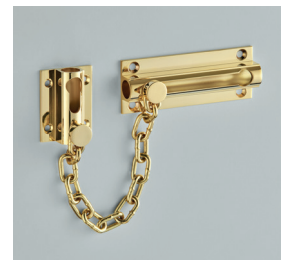

4555

Foot Bolt

Available in:

- 4" x 1½" | 6" x 1½"

Finish shown: Polished Brass Unlacquered

4556

Chain Bolt

Available in:

- 4" x 1½" | 6" x 1½"

Finish shown: Polished Brass Unlacquered

1802

Square Section Barrel Bolt

Available in:

- 75mm x 28mm
- 100mm x 28mm
- 150mm x 28mm

Finish shown: Imitation Bronze Unlacquered

1802N

Necked Square Section Barrel Bolt

Available in:

- 100mm x 28mm
- 150mm x 28mm

Finish shown: Imitation Bronze Unlacquered

4559

Security Door Chain

- 102 x 38mm body

Finish shown: Polished Brass Unlacquered

1827
Lever Action Flush Bolt

Available in the following sizes as standard:

- 6" x 3/4" | 8" x 3/4" | 10" x 3/4" | 12" x 3/4" | 18" x 3/4"

Finish shown: Aged Brass

1827L
Lockable Lever Action Flush Bolt

Available in the following sizes as standard: