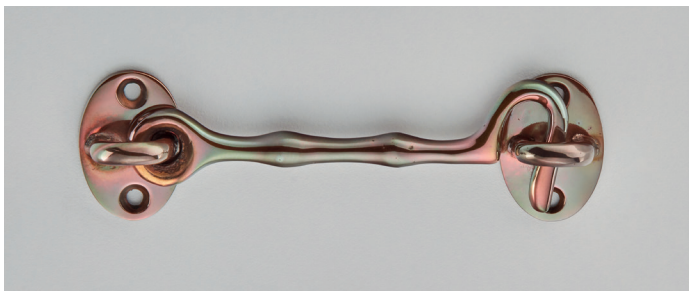

2737
Lion's Head Hat and Coat Hook
 • 165mm length
 Finish shown: Satin Nickel

1775
Hat and Coat Hook
 Available in the following sizes:
 • 5" | 6"
 Finish shown: Satin Nickel

2735
Hat and Coat Hook - Bevelled Edge
 • 149 x 36mm
 Finish shown: Polished Chrome

6393
Large Hat and Coat Hook
 • 157 x 43mm
 Finish shown: Polished Chrome

1777
Large Hat and Coat Hook
 • 170mm
 Finish shown: Satin Nickel

1780
Large Hat and Double Coat Hook
 • 170mm
 Finish shown: Polished Chrome

Cabin Hooks

COMPLEMENTARY FITTINGS

1785

Cabin Hook

Available in the following sizes:

- 2" | 3" | 4" | 6" | 8"

Finish shown: Real Bronze Metal Antique

Also available, our Heavy Duty version **1950**

1950

Heavy Duty Cabin Hook

Available in the following sizes:

- 3" | 4" | 6" | 8" | 10" | 12" | 18" | 24"

Finish shown: Real Bronze Metal Antique

1951

Silent Pattern Cabin Hook

Our 'Silent Pattern' Cabin Hook, designed to minimise rattle.