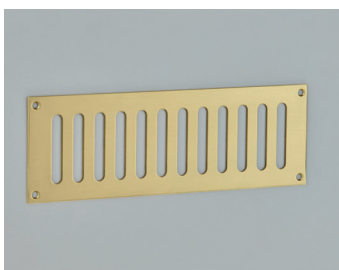

1875
Slotted Ventilator

Available in the following sizes:

- 6" x 3" | 9" x 3" | 9" x 6"
  9" x 9" | 12" x 3"

Finish shown: Polished Brass Unlacquered