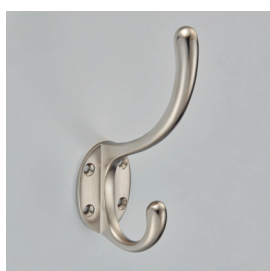

6397
Handbag Security Holder
 • 45 x 19mm
 Finish shown: Satin Chrome

2731
Hat and Coat Hook Square Base
 • 75 x 36mm
 Finish shown: Satin Nickel

6380
Buffered Hat and Coat Hook
 • 60 x 35mm
 Finish shown: Satin Chrome

2737
Lion's Head Hat and Coat Hook
 • 165mm length
 Finish shown: Satin Nickel

1775
Hat and Coat Hook
 Available in the following sizes:
 • 5" | 6"
 Finish shown: Satin Nickel

2735
Hat and Coat Hook - Bevelled Edge
 • 149 x 36mm
 Finish shown: Polished Chrome

6393
Large Hat and Coat Hook
 • 157 x 43mm
 Finish shown: Polished Chrome

1777
Large Hat and Coat Hook
 • 170mm
 Finish shown: Satin Nickel

1780
Large Hat and Double Coat Hook
 • 170mm
 Finish shown: Polished Chrome

Cabin Hooks

COMPLEMENTARY FITTINGS

1785

Cabin Hook

Available in the following sizes:

- 2" | 3" | 4" | 6" | 8"

Finish shown: Real Bronze Metal Antique

Also available, our Heavy Duty version **1950**