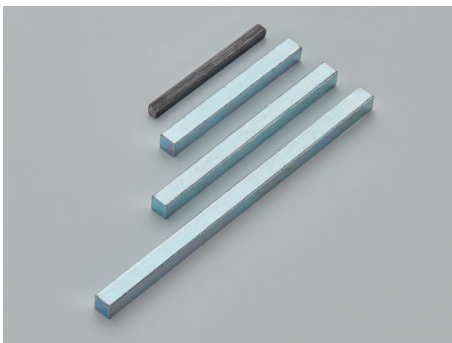

Finish shown: Polished Brass Unlacquered

1881
Suffolk Latch

- 203mm

Finish shown: Polished Brass Unlacquered

Accessories

COMPLEMENTARY FITTINGS

ACC5
Taylors Spindle

ACC7
**Taylors Spindle for
Concealed Fix Rose**
To be used with 57mm Concealed
Fix Roses

ACC21
5-8mm Spindle Sleeve

ACC22
7-8mm Spindle Sleeve

Spindles

- 8mm Spindles – 3" | 4" | 6"
- 5mm Spindles – 3" | 4" | 6"
- Boat Spindles – 90mm | 100mm | 120mm
- Threaded & Grooved Spindle – 110mm

ACC19
Spring Cassette

Woodscrews

Available in all matching finishes
Screw size: No. 4, 6 and 8 available in
various lengths

ACC12
Lockable Key

ACC11 – Cranked Pin
ACC10A – EJMA Pin

CROFT

Manufacturers of the finest architectural hardware